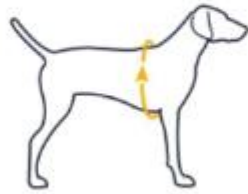

SIZING

DOG'S GIRTH

Measure around
widest part of rib cage

XXS

13-17 in
(33-43 cm)

XS

17-22 in
(43-56 cm)

S

22-27 in
(56-69 cm)

M

27-32 in
(69-81 cm)

L

32-36 in
(81-91 cm)

XL

36-42 in
(91-107 cm)
